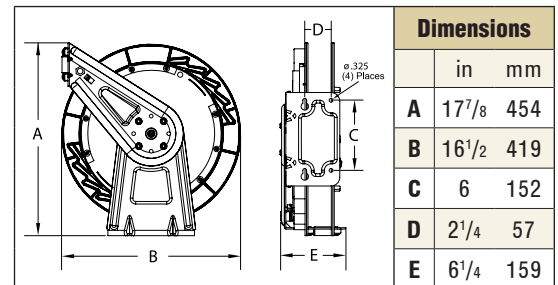

- 30% glass-filled composite spool
- Reinforced base and guide arm made from heavy gauge steel stampings
- Latch mechanism mounted on guide arm for longer life
- Seven mounting positions
- Stainless steel torsion spring
- Baked on powder coat paint
- Bright green hose

Model with hose	Color	Shipping Weight		Hose I.D.		Hose O.D.		Hose Length		Pressure	
		lbs	kg	in	mm	in	mm	ft	m	psi	bar
Nitrogen Reels Maximum temperature 150 °F (65 °C) - Reel inlet is 1/2" (F)NPTF											
RT650-OLPG	Red	29	14	3/8	10	.625	16	50	15	300	21
RT650-OLPG-35BK	Black	29	14	3/8	10	.625	16	50	15	300	21
RT650-OLPG-20GN	Green	29	14	3/8	10	.625	16	50	15	300	21
RT650-OLPG-17WH	White	29	14	3/8	10	.625	16	50	15	300	21

Hose Assembly	Shipping Weight		Hose I.D.		Hose O.D.		Hose Length		Pressure	
	lbs	kg	in	mm	in	mm	ft	m	psi	bar
601055-50	7	3	3/8	10	.625	16	50	15	300	21